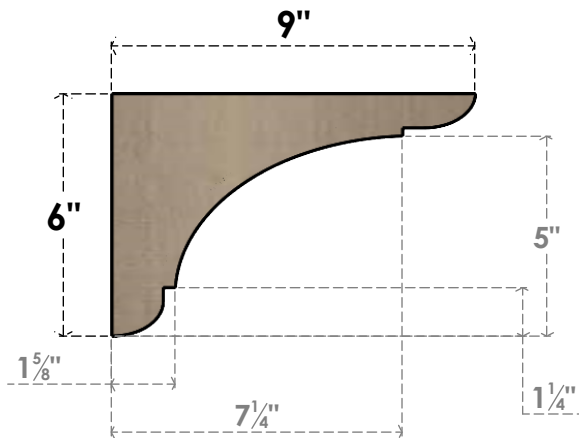

ITEM NUMBER: CORU03X09X06OLYRCPR

3"W X 9"D X 6"H SERIES 3 CLASSIC OLYMPIC ROUGH CEDAR TIMBERTHANE
FAUX WOOD CORBEL, PRIMED

SIDE PROFILE

FRONT PROFILE

ISOMETRIC

EKENA MILLWORK
2300 WEST MAIN ST.
CLARKSVILLE, TX 75426
TOLL FREE: 866-607-0453
WWW.EKENAMILLWORK.COM

NOTES

1. INSTALLATION TO BE COMPLETED IN ACCORDANCE WITH MANUFACTURER'S SPECIFICATIONS.
2. DRAWING IS NOT BE TO SCALE
3. THIS DRAWING IS INTENDED FOR DESIGN AND PLANNING PURPOSES ONLY.
4. ALL INFORMATION CONTAINED HEREIN WAS CURRENT AT THE TIME OF DEVELOPMENT BUT MUST BE REVIEWED AND APPROVED BY THE PRODUCT MANUFACTURER TO BE CONSIDERED ACCURATE.
5. TIMBERTHANE ARCHITECTURAL PRODUCTS ARE MADE FROM HIGH DENSITY URETHANE AND COME FACTORY PRIMED