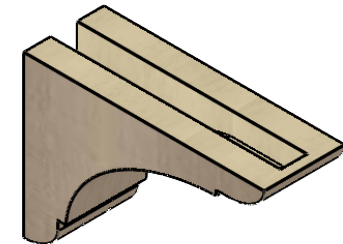

ITEM NUMBER: CORU03X09X06OLYRCPR

3"W X 9"D X 6"H SERIES 3 CLASSIC OLYMPIC ROUGH CEDAR TIMBERTHANE
FAUX WOOD CORBEL, PRIMED

SIDE PROFILE

FRONT PROFILE

ISOMETRIC

EKENA MILLWORK
2300 WEST MAIN ST.
CLARKSVILLE, TX 75426
TOLL FREE: 866-607-0453
WWW.EKENAMILLWORK.COM

NOTES

1. INSTALLATION TO BE COMPLETED IN ACCORDANCE WITH MANUFACTURER'S SPECIFICATIONS.
2. DRAWING IS NOT BE TO SCALE
3. THIS DRAWING IS INTENDED FOR DESIGN AND PLANNING PURPOSES ONLY.
4. ALL INFORMATION CONTAINED HEREIN WAS CURRENT AT THE TIME OF DEVELOPMENT BUT MUST BE REVIEWED AND APPROVED BY THE PRODUCT MANUFACTURER TO BE CONSIDERED ACCURATE.
5. TIMBERTHANE ARCHITECTURAL PRODUCTS ARE MADE FROM HIGH DENSITY URETHANE AND COME FACTORY PRIMED