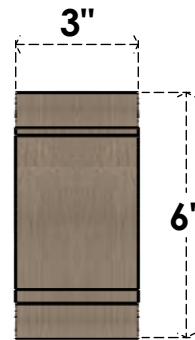

ITEM NUMBER: CORU03X09X06OLYRCPR

3"W X 9"D X 6"H SERIES 3 CLASSIC OLYMPIC ROUGH CEDAR TIMBERTHANE
FAUX WOOD CORBEL, PRIMED

SIDE PROFILE

FRONT PROFILE

ISOMETRIC

EKENA MILLWORK
2300 WEST MAIN ST.
CLARKSVILLE, TX 75426
TOLL FREE: 866-607-0453
WWW.EKENAMILLWORK.COM

NOTES

1. INSTALLATION TO BE COMPLETED IN ACCORDANCE WITH MANUFACTURER'S SPECIFICATIONS.
2. DRAWING IS NOT BE TO SCALE
3. THIS DRAWING IS INTENDED FOR DESIGN AND PLANNING PURPOSES ONLY.
4. ALL INFORMATION CONTAINED HEREIN WAS CURRENT AT THE TIME OF DEVELOPMENT BUT MUST BE REVIEWED AND APPROVED BY THE PRODUCT MANUFACTURER TO BE CONSIDERED ACCURATE.
5. TIMBERTHANE ARCHITECTURAL PRODUCTS ARE MADE FROM HIGH DENSITY URETHANE AND COME FACTORY PRIMED